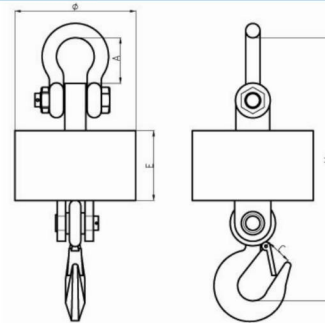

Wireless Crane Scale

Model: OCS-SWL6

Main technical data

Accuracy Standard	According to OIML class III
Display	LCD with backlight
Wireless Distance	Up to 200m without obstacle
Filtering	Low, Medium or High selectable
Resolution	2000 to 3000 divisions standard up to 15,000 available
Zero Range	Auto/Manual setting, from 4% to 100%F.S.
Tare Range	100% F.S.
Overload Indication	100% F.S. + 9e
Max. Safety Load	125% F.S.
Ultimate Load	400% F.S.
Scale Battery Type	DC 6V/4.5Ah rechargeable Lead-Acid battery
Indicator Battery	DC 6V/7Ah rechargeable Lead-Acid battery
Battery charger	Input:AC100-240V 50/60Hz Output:850mA
Printer	Standard parallel print interface(EPSON printer)
Operating Temperature Range	- 20℃ ~ + 50℃
Operating Humidity	≤85% RH under 20℃
Radio Frequency	433MHz

Features

- ◆Seamless steel pipe enclosure for maximum protection.
- ◆Manu operation mode, calibration, saving, searching, printing, easy to operate.
- ◆Indicator Adopts $\Sigma-\Delta$ A/D conversion technology.
- ◆Able to setup zero(auto/manual) range, filtering range.
- ◆Weighing data save protection in case of power off.
- ◆ Battery charger with several protection modes to extend life of rechargeable battery.
- ◆Standard RS232 communication interface(optional).
- ◆Portable design, indicator packed in portable carry case, easy to operate outdoor.
- ◆Gathering up to data records of 2000 weighings, records can be sorted, searched and printed.
- ◆Power saving mode, indicator will turn off automatically after 30minutes with no operation.
- ◆ With 32 channels optional, so 32 crane scales can operated independently in the same airplace without interface.